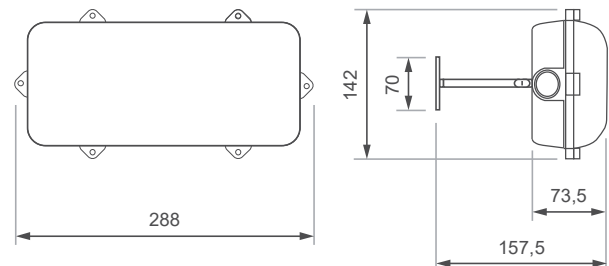

Single spotlight floodlight IP67