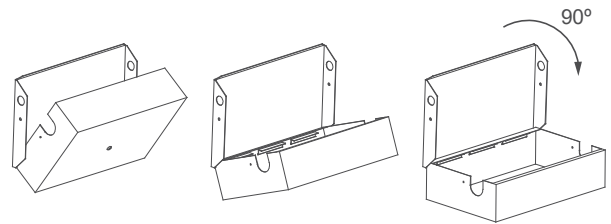

PL Series

Emergency floodlight with LED spotlights. One, two or four spotlights fitted with LED strips (colour temperature: 5,700 K) with dispersed light beam, non-orientable, for installation at great heights. Metal body with epoxy paint in white RAL 9010 (IP42) and grey RAL 7035 (IP66). Remote controllable.

Maintained IP66

model	Φ (lm)	A (h)	spots	P net (W)	RRP (€)
PL1-1800PE	1,800	1	4	30.0	611.06

PL Series

- ◇ The PL1-1200 is the only single spot floodlight with a Li-Ion battery, while the others have Ni-Cd (HT) batteries.
- ◇ This model does not include a metal body, but consists of the spotlight itself with a system of epoxy-painted steel plates that allow it to be oriented in any direction:

- ◇ IP42 floodlight: soft opal diffuser as standard and transparent or strong opal as an option. The floodlight is opened by folding down the cover with respect to the base fixed on the wall. The cover rests at 90°, allowing easy handling of the interior.
- ◇ IP66 floodlight: transparent diffuser as standard and soft or strong opal as an option. The floodlight housing is a watertight metal cabinet with lockable door.
- ◇ The protection rating of the PL1-1200E model with a single spotlight is IP67.