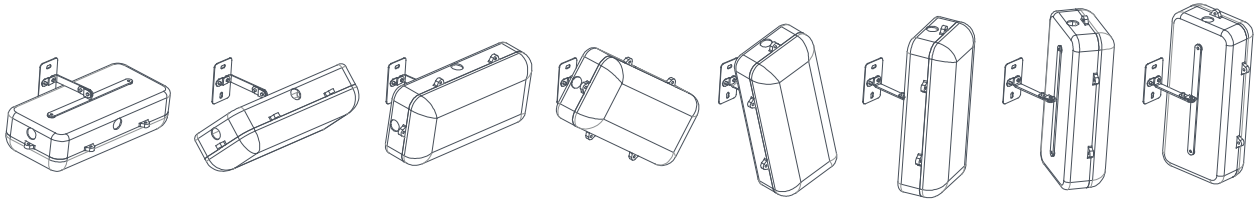

PL Series

Emergency floodlight with LED spotlights. One, two or four spotlights fitted with LED strips (colour temperature: 5,700 K) with dispersed light beam, non-orientable, for installation at great heights. Metal body with epoxy paint in white RAL 9010 (IP42) and grey RAL 7035 (IP66). Remote controllable.

Maintained IP42

model	Φ (lm)	A (h)	spots	P net (W)	RRP (€)
PL1-1800P	1,800	1	4	30.0	394.04

Non maintained IP66

model	Φ (lm)	A (h)	spots	P net (W)	RRP (€)
PL1-1200E	1,200	1	1	3.0	170.67
PL1-1800E	1,800	1	4	10.4	539.25
PL1-2400E	2,400	1	2	4.3	562.10
PL1-3600E	3,600	1	4	6.6	719.40
PL1-4800E	4,800	1	4	6.6	803.38
PL2-1200E	1,200	2	2	4.3	524.64
PL2-1800E	1,800	2	2	6.6	569.68
PL2-2400E	2,400	2	2	6.6	643.92

Maintained IP66

model	Φ (lm)	A (h)	spots	P net (W)	RRP (€)
PL1-1800PE	1,800	1	4	30.0	611.06

PL Series

- ◇ The PL1-1200 is the only single spot floodlight with a Li-Ion battery, while the others have Ni-Cd (HT) batteries.
- ◇ This model does not include a metal body, but consists of the spotlight itself with a system of epoxy-painted steel plates that allow it to be oriented in any direction:

- ◇ IP42 floodlight: soft opal diffuser as standard and transparent or strong opal as an option. The floodlight is opened by folding down the cover with respect to the base fixed on the wall. The cover rests at 90°, allowing easy handling of the interior.
- ◇ IP66 floodlight: transparent diffuser as standard and soft or strong opal as an option. The floodlight housing is a watertight metal cabinet with lockable door.
- ◇ The protection rating of the PL1-1200E model with a single spotlight is IP67.