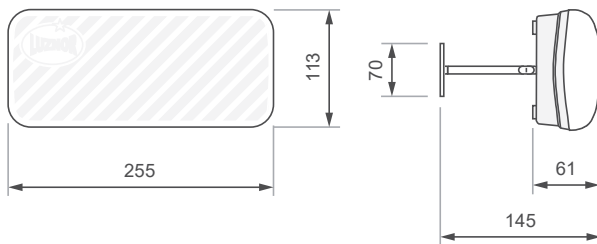

Surface mounting

Single spotlight floodlight IP42